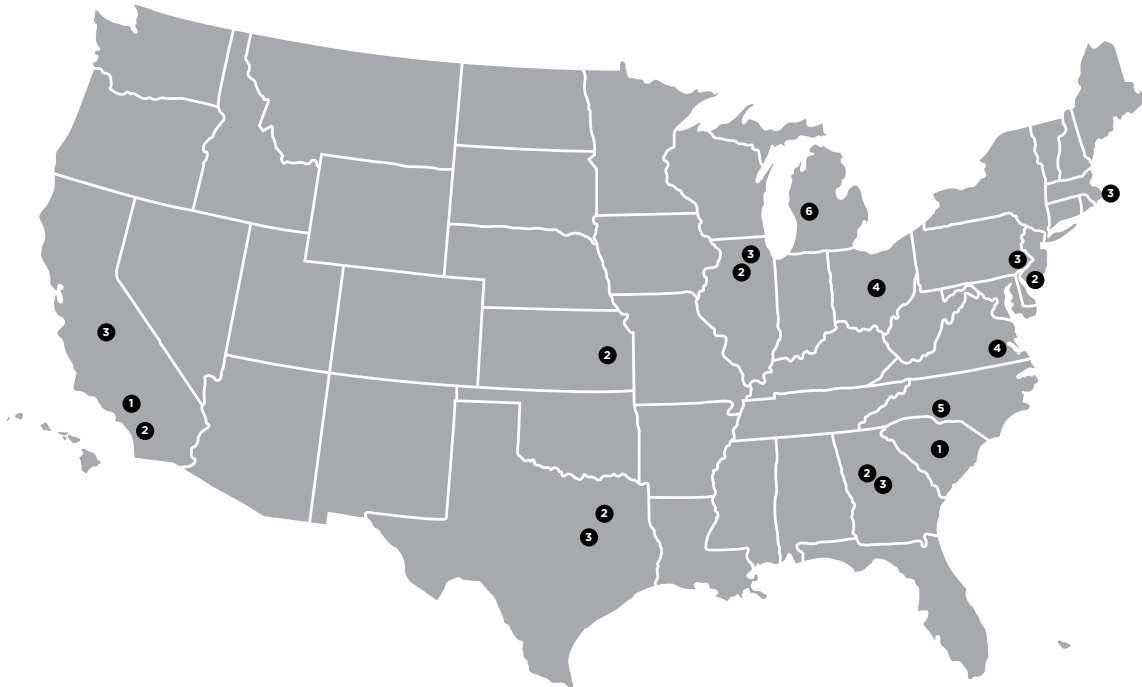

CHAMPION PRINTWEAR PARTNER LISTING

1 PRINTGEAR SPORTSWEAR

www.printgear.com
Cayce, SC
P: 800-763-7763
F: 803-791-1956
Oxnard, CA
P: 800-337-9171
F: 805-981-0313

2 S & S ACTIVEWEAR

www.ssactivewear.com
P: 800-523-2155
F: 630-679-9941
Bollingbrook, IL
Fort Worth, TX (Dallas Area)
McDonough, GA (Atlanta Area)
Olathe, KS
Robbinsville, NJ
Santa Fe Springs, CA

3 ALPHABRODER

www.alphabroder.com
P: 800-523-4585
F: 800-845-4970
Atlanta, GA
Chicago, IL
Dallas, TX
Fresno, CA
Harrisonburg, PA
Middleboro, MA
Orlando, FL

4 HERITAGE SPORTSWEAR

www.heritagesportswear.com
www.virginiats.com
Ohio
P: 800-537-2222
F: 740-928-3223
Virginia
P: 800-289-8099
F: 877-289-8099
Hebron, OH
Petersburg, VA
Chester, VA

Lynn Decker | Northeast
P: 201-208-7324

Mark Robinson | West
P: 336-995-2298

CORPORATE HEADQUARTERS

Hanesbrands Inc. -
Branded Printwear
PO Box 3019
Winston-Salem, NC 27102

Champion Info/Product Locator:
P: 800-685-7557
F: 800-289-1870
www.ChampionLocator.com

championlocator@hanes.com